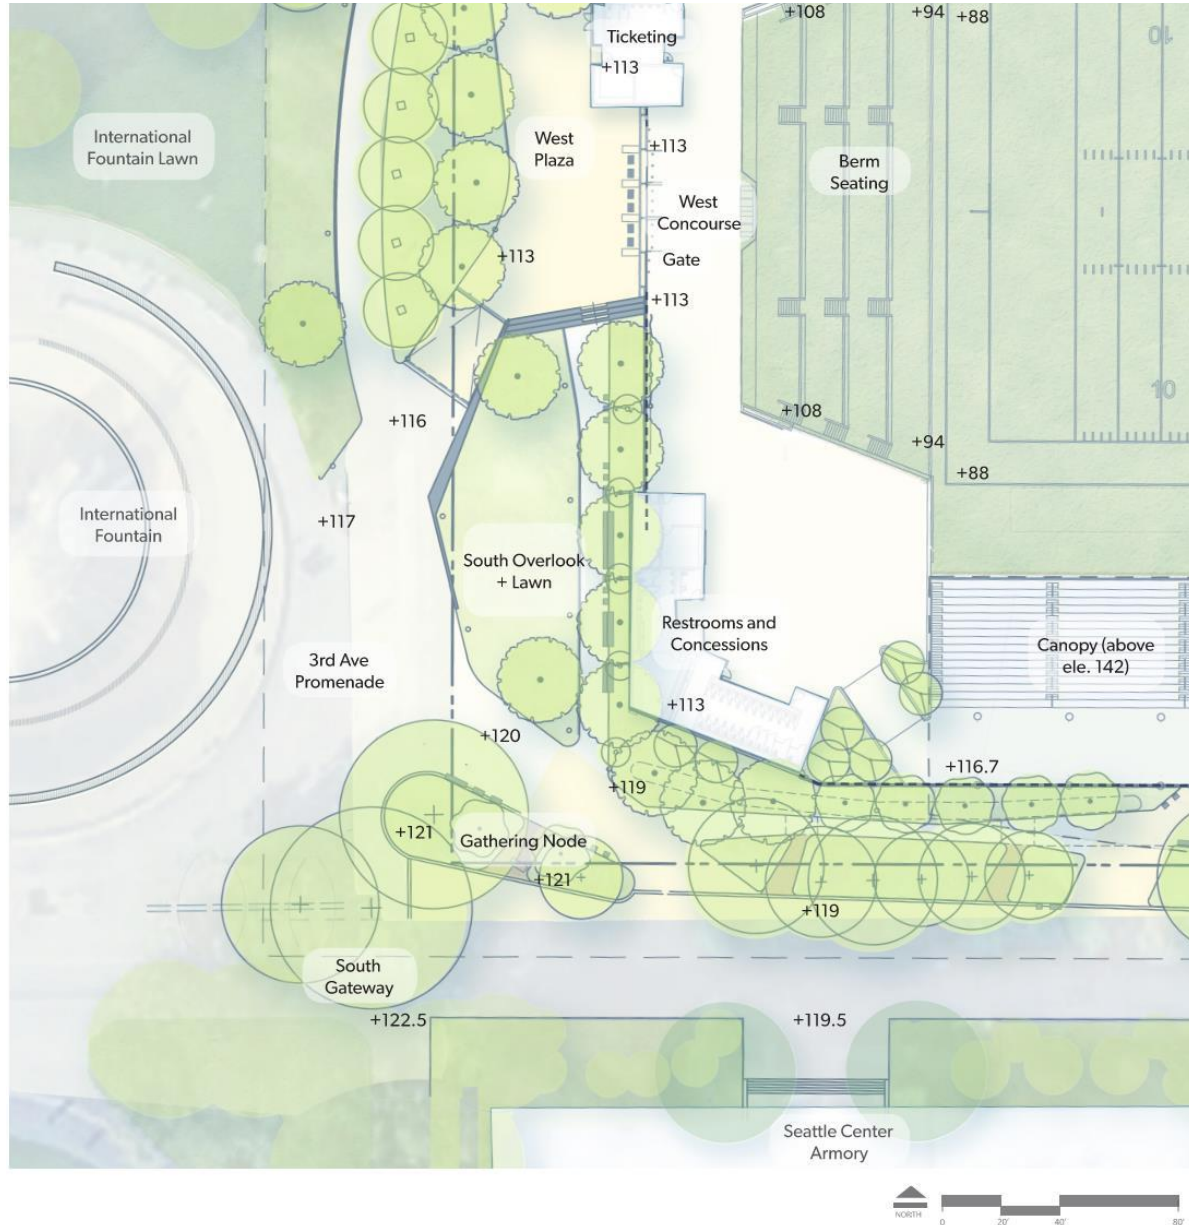

Enlarged Plan

Key Plan

Northeast Entry Gate

Southwest Entry Gate

Enlarged Plan

Key Plan

Restored Memorial Fountains

Harrison St. Feature Canopy Activation

Key Plan

Site Plan

Northwest Site Plan

North West District Enlargement

KEY PLAN

Existing / Proposed

Existing: North West Field Looking South East

Proposed: North West Field Looking South East

Existing / Proposed

Existing: August Wilson Way and 3rd Ave Intersection Looking South

Proposed: August Wilson Way and 3rd Ave Intersection Looking South

Existing / Proposed

Existing: 3rd Avenue Looking South

Proposed: West Entry Plaza Looking South

Southwest Site Plan

KEY PLAN

Existing / Proposed

Existing: International Fountain Looking North East

Proposed: International Fountain Looking North East

Existing / Proposed