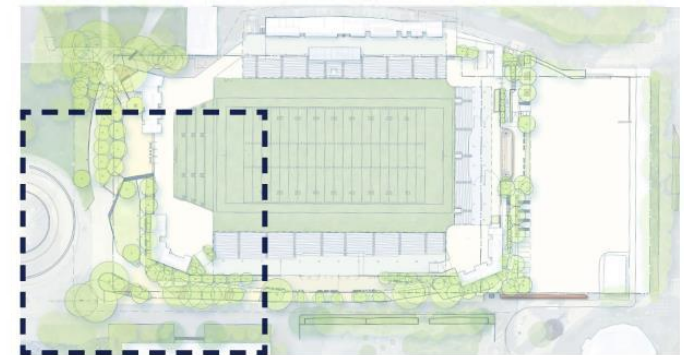

Enlarged Plan

Key Plan

Northeast Entry Gate

Southwest Entry Gate

Enlarged Plan

Key Plan

Restored Memorial Fountains

Harrison St. Feature Canopy Activation

Key Plan

Site Plan

Northwest Site Plan

North West District Enlargement

KEY PLAN

Existing / Proposed

Existing: North West Field Looking South East

Proposed: North West Field Looking South East

Existing / Proposed

Existing: August Wilson Way and 3rd Ave Intersection Looking South

Proposed: August Wilson Way and 3rd Ave Intersection Looking South

Existing / Proposed

Existing: 3rd Avenue Looking South

Proposed: West Entry Plaza Looking South

Southwest Site Plan

KEY PLAN

Existing / Proposed

Existing: International Fountain Looking North East

Proposed: International Fountain Looking North East

Existing / Proposed