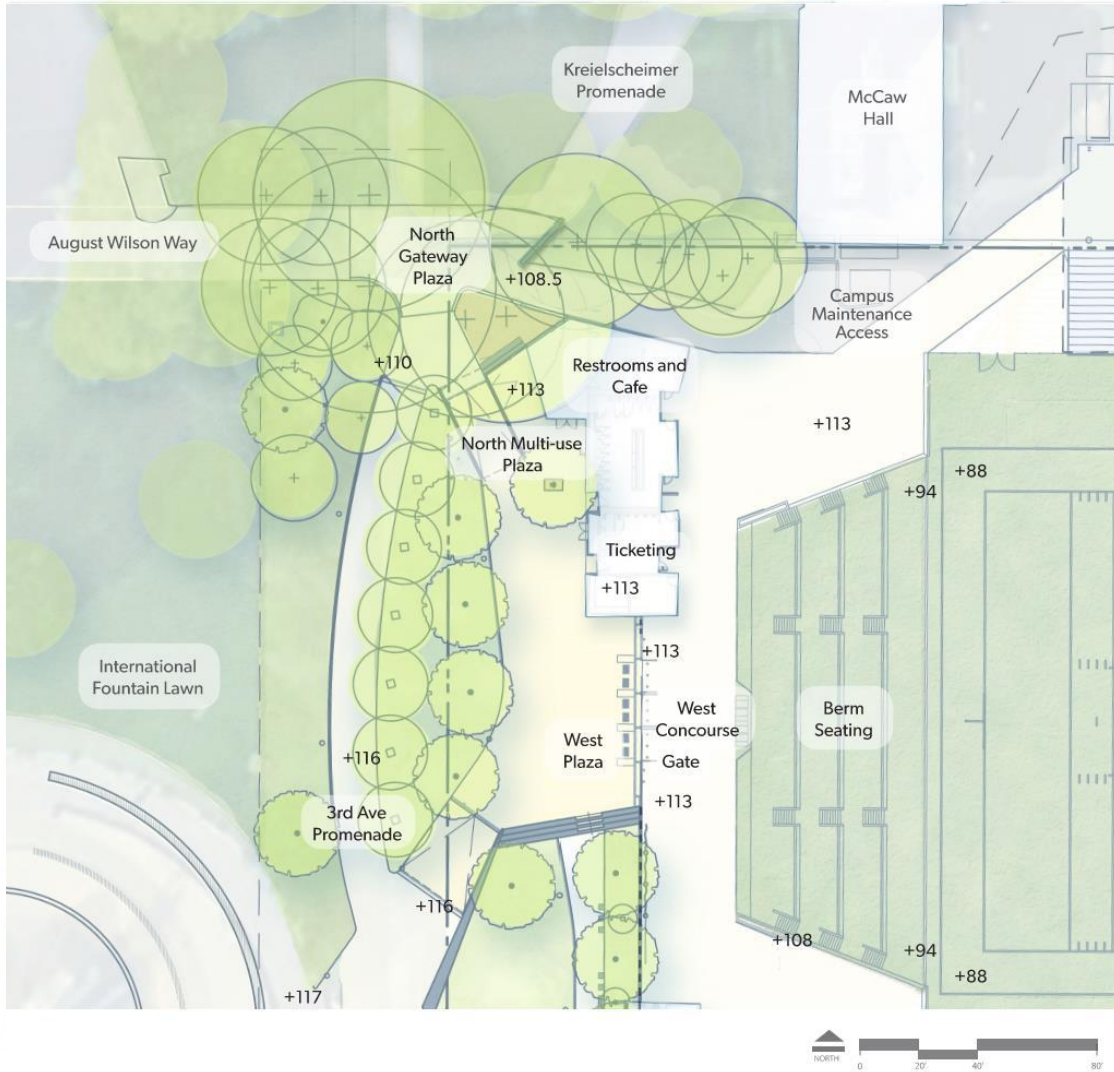

Enlarged Plan

Key Plan

Northeast Entry Gate

Southwest Entry Gate

Enlarged Plan

Key Plan

Restored Memorial Fountains

Harrison St. Feature Canopy Activation

Key Plan

Site Plan

Northwest Site Plan

North West District Enlargement

KEY PLAN

Existing / Proposed

Existing: North West Field Looking South East

Proposed: North West Field Looking South East

Existing / Proposed

Existing: August Wilson Way and 3rd Ave Intersection Looking South

Proposed: August Wilson Way and 3rd Ave Intersection Looking South

Existing / Proposed

Existing: 3rd Avenue Looking South

Proposed: West Entry Plaza Looking South

Southwest Site Plan

KEY PLAN

Existing / Proposed

Existing: International Fountain Looking North East

Proposed: International Fountain Looking North East

Existing / Proposed