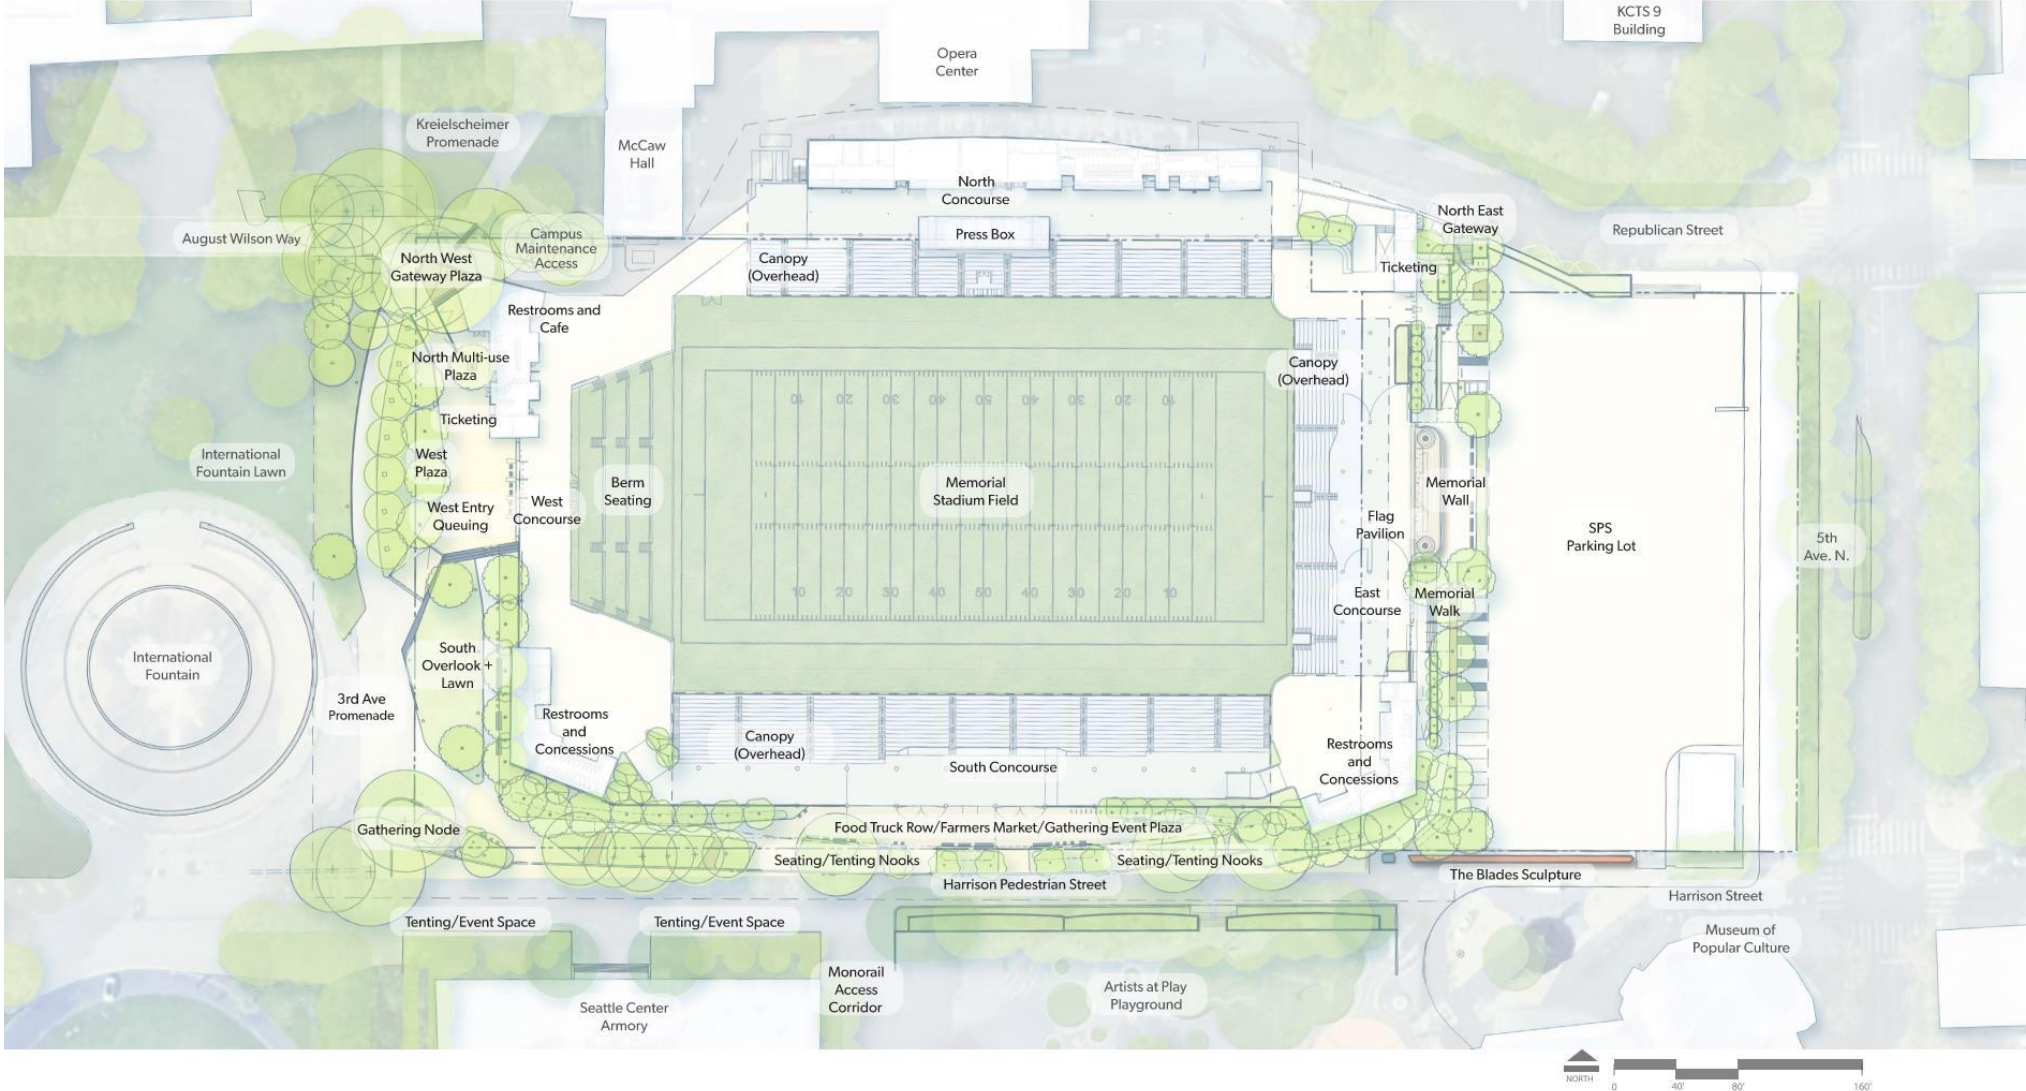

Enlarged Plan

Key Plan

Northeast Entry Gate

Southwest Entry Gate

Enlarged Plan

Key Plan

Restored Memorial Fountains

Harrison St. Feature Canopy Activation

Key Plan

Site Plan

Northwest Site Plan

North West District Enlargement

KEY PLAN

Existing / Proposed

Existing: North West Field Looking South East

Proposed: North West Field Looking South East

Existing / Proposed

Existing: August Wilson Way and 3rd Ave Intersection Looking South

Proposed: August Wilson Way and 3rd Ave Intersection Looking South

Existing / Proposed

Existing: 3rd Avenue Looking South

Proposed: West Entry Plaza Looking South

Southwest Site Plan

KEY PLAN

Existing / Proposed

Existing: International Fountain Looking North East

Proposed: International Fountain Looking North East

Existing / Proposed