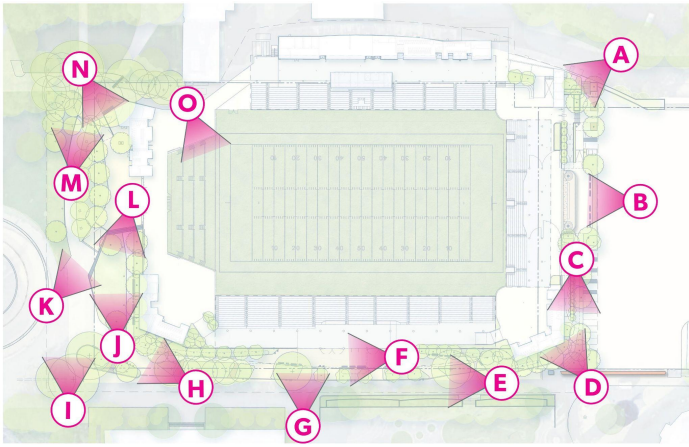

Enlarged Plan

Key Plan

Northeast Entry Gate

Southwest Entry Gate

Enlarged Plan

Key Plan

Restored Memorial Fountains

Harrison St. Feature Canopy Activation

Key Plan

Site Plan

Northwest Site Plan

North West District Enlargement

KEY PLAN

Existing / Proposed

Existing: North West Field Looking South East

Proposed: North West Field Looking South East

Existing / Proposed

Existing: August Wilson Way and 3rd Ave Intersection Looking South

Proposed: August Wilson Way and 3rd Ave Intersection Looking South

Existing / Proposed

Existing: 3rd Avenue Looking South

Proposed: West Entry Plaza Looking South

Southwest Site Plan

KEY PLAN

Existing / Proposed

Existing: International Fountain Looking North East

Proposed: International Fountain Looking North East

Existing / Proposed