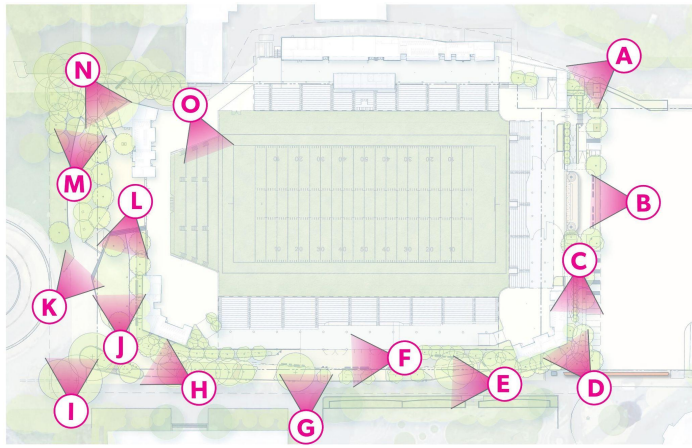

Key Plan

Site Plan

Northwest Site Plan

North West District Enlargement

KEY PLAN

Existing / Proposed

Existing: North West Field Looking South East

Proposed: North West Field Looking South East

Proposed: West Entry Plaza Looking South

Southwest Site Plan

KEY PLAN

Existing / Proposed

Existing: International Fountain Looking North East

Proposed: International Fountain Looking North East

Existing / Proposed

Existing: Corner of 3rd Avenue Promenade And Harrison Street
Looking North

Proposed: West Lawn Looking North

South Site Plan

KEY PLAN

Caption

Existing / Proposed

Existing: Harrison Street Looking At International Fountain

Proposed: Harrison Street Looking At International Fountain

Existing / Proposed

Existing: Artists At Play Looking North

Proposed: Artists At Play Looking North

Existing / Proposed

Existing: Harrison Street Looking West