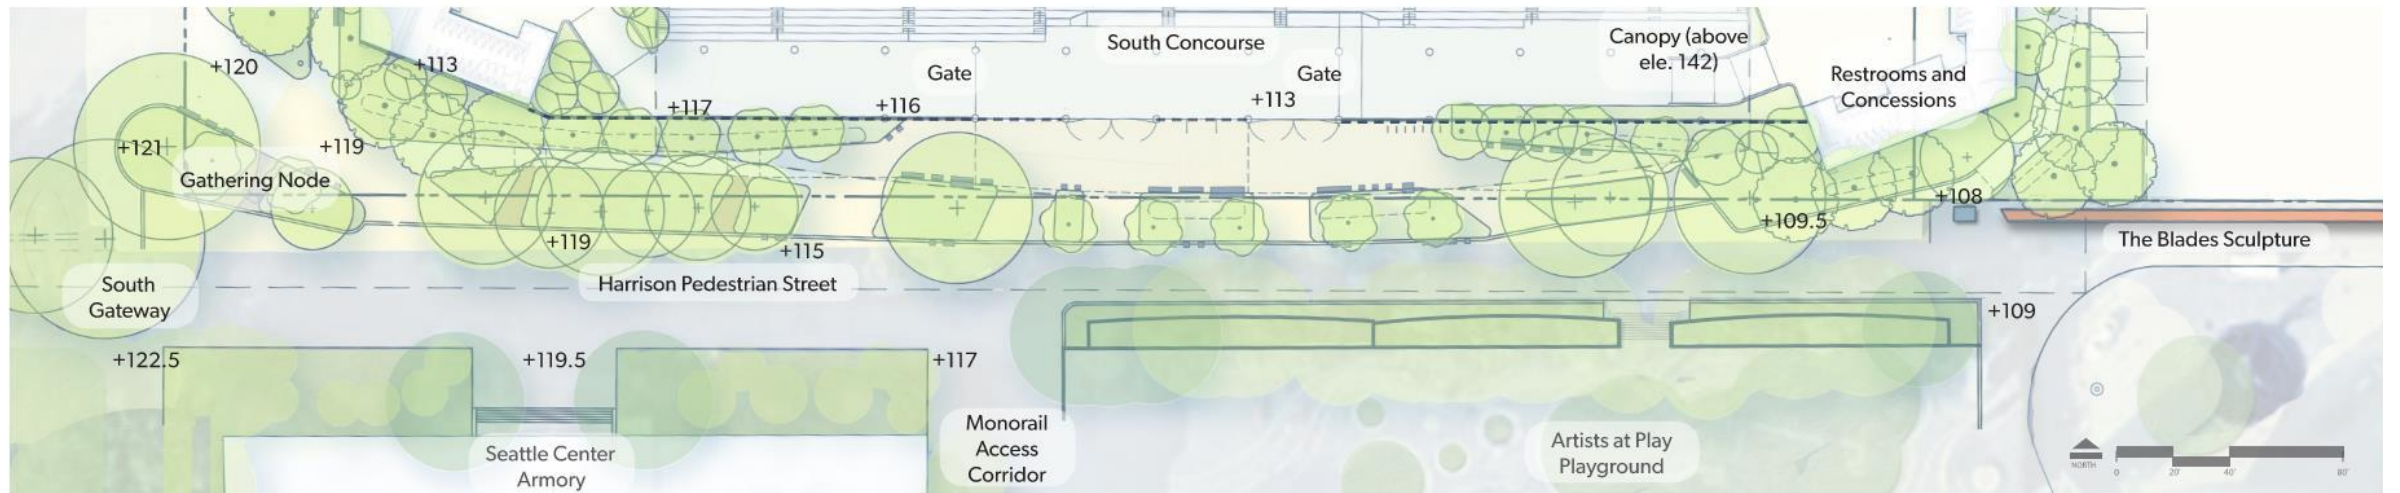

Proposed: West Entry Plaza Looking South

Southwest Site Plan

KEY PLAN

Existing / Proposed

Existing: International Fountain Looking North East

Proposed: International Fountain Looking North East

Existing / Proposed

Existing: Corner of 3rd Avenue Promenade And Harrison Street
Looking North

Proposed: West Lawn Looking North

South Site Plan

KEY PLAN

Caption

Existing / Proposed

Existing: Harrison Street Looking At International Fountain

Proposed: Harrison Street Looking At International Fountain

Existing / Proposed

Existing: Artists At Play Looking North

Proposed: Artists At Play Looking North

Existing / Proposed

Existing: Harrison Street Looking West

Existing: East Parking Lot Looking South

Proposed: East Parking Lot Looking South

Existing / Proposed

Existing: Memorial Wall Looking West

Proposed: Memorial Wall Looking West

Existing / Proposed

Existing: Memorial Stadium Parking Lot Looking Southwest