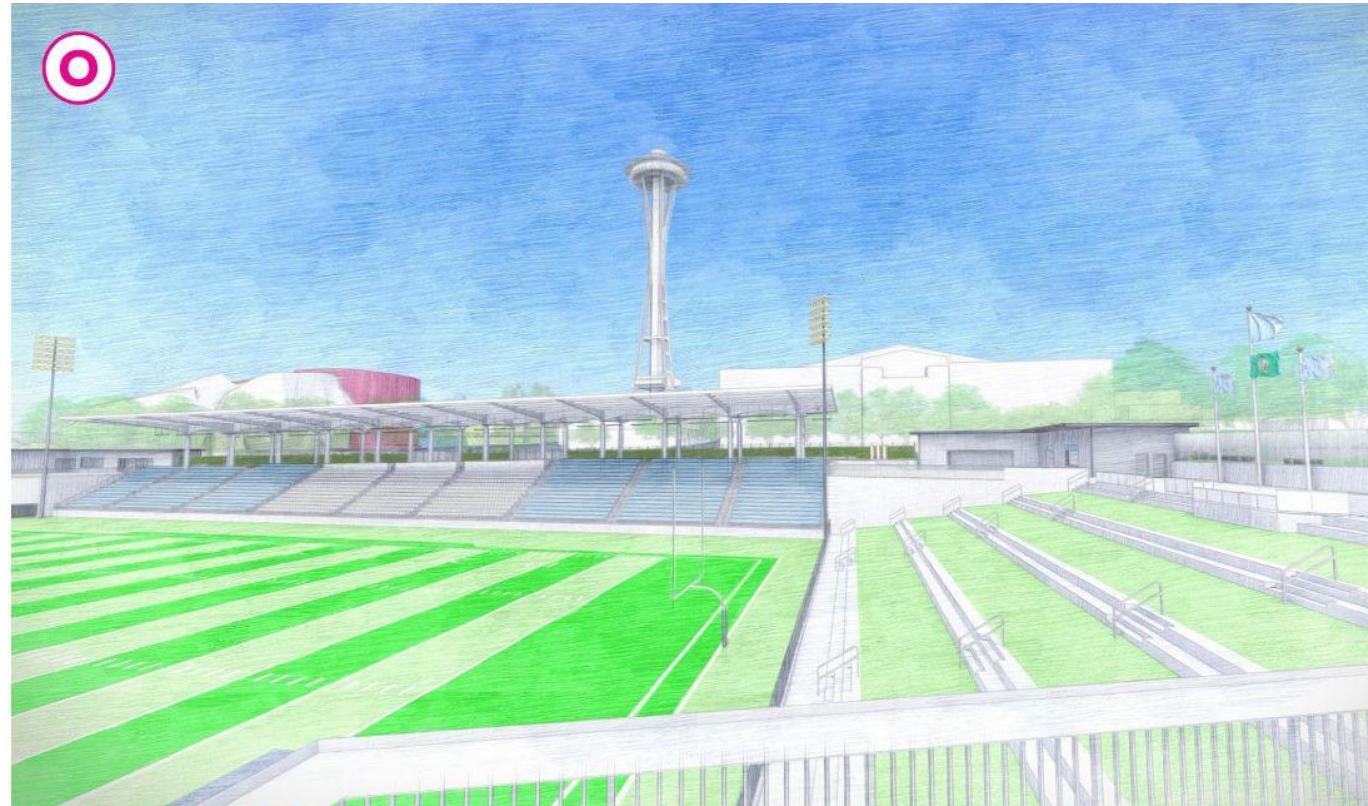

Enlarged Plan

Key Plan

Northeast Entry Gate

Southwest Entry Gate

Enlarged Plan

Key Plan

Restored Memorial Fountains

Harrison St. Feature Canopy Activation

Key Plan

Site Plan

Northwest Site Plan

North West District Enlargement

KEY PLAN

Existing / Proposed

Existing: North West Field Looking South East

Proposed: North West Field Looking South East

Existing / Proposed

Existing: August Wilson Way and 3rd Ave Intersection Looking South

Proposed: August Wilson Way and 3rd Ave Intersection Looking South

Existing / Proposed

Existing: 3rd Avenue Looking South

Proposed: West Entry Plaza Looking South

Southwest Site Plan

KEY PLAN

Existing / Proposed

Existing: International Fountain Looking North East

Proposed: International Fountain Looking North East

Existing / Proposed