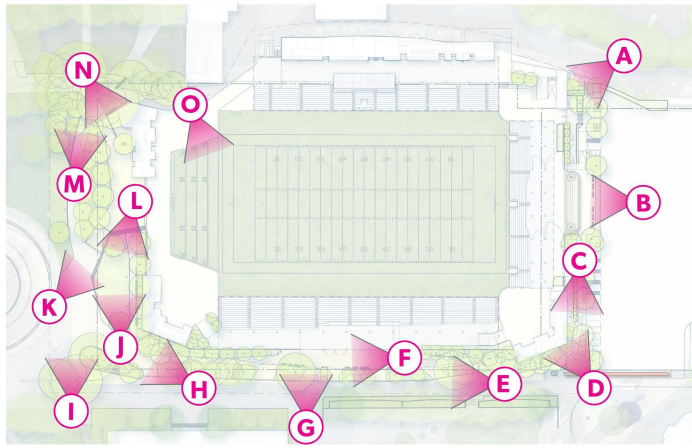

Enlarged Plan

Key Plan

Northeast Entry Gate

Southwest Entry Gate

Enlarged Plan

Key Plan

Restored Memorial Fountains

Harrison St. Feature Canopy Activation

Key Plan

Site Plan

Northwest Site Plan

North West District Enlargement

KEY PLAN

Existing / Proposed

Existing: North West Field Looking South East

Proposed: North West Field Looking South East

Existing / Proposed

Existing: August Wilson Way and 3rd Ave Intersection Looking South

Proposed: August Wilson Way and 3rd Ave Intersection Looking South

Existing / Proposed

Existing: 3rd Avenue Looking South

Proposed: West Entry Plaza Looking South

Southwest Site Plan

KEY PLAN

Existing / Proposed

Existing: International Fountain Looking North East

Proposed: International Fountain Looking North East

Existing / Proposed