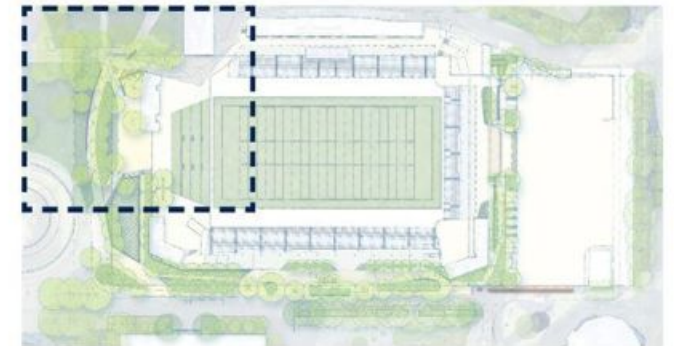

Enlarged Plan

Key Plan

Northeast Entry Gate

Southwest Entry Gate

Enlarged Plan

Key Plan

Restored Memorial Fountains

Harrison St. Feature Canopy Activation

Key Plan

Site Plan

Northwest Site Plan

North West District Enlargement

KEY PLAN

Existing / Proposed

Existing: North West Field Looking South East

Proposed: North West Field Looking South East

Existing / Proposed

Existing: August Wilson Way and 3rd Ave Intersection Looking South

Proposed: August Wilson Way and 3rd Ave Intersection Looking South

Existing / Proposed

Existing: 3rd Avenue Looking South

Proposed: West Entry Plaza Looking South

Southwest Site Plan

KEY PLAN

Existing / Proposed

Existing: International Fountain Looking North East

Proposed: International Fountain Looking North East

Existing / Proposed