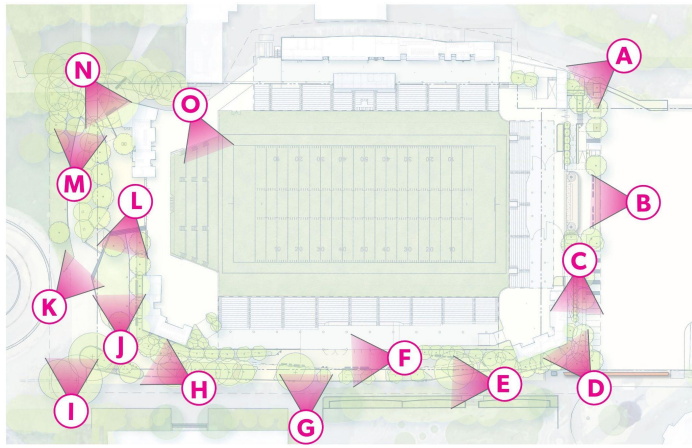

Enlarged Plan

Key Plan

Northeast Entry Gate

Southwest Entry Gate

Enlarged Plan

Key Plan

Restored Memorial Fountains

Harrison St. Feature Canopy Activation

Key Plan

Site Plan

Northwest Site Plan

North West District Enlargement

KEY PLAN

Existing / Proposed

Existing: North West Field Looking South East

Proposed: North West Field Looking South East

Proposed: West Entry Plaza Looking South

Southwest Site Plan

KEY PLAN

Existing / Proposed

Existing: International Fountain Looking North East

Proposed: International Fountain Looking North East

Existing / Proposed

Existing: Corner of 3rd Avenue Promenade And Harrison Street
Looking North

Proposed: West Lawn Looking North

South Site Plan

KEY PLAN

Caption

Existing / Proposed

Existing: Harrison Street Looking At International Fountain